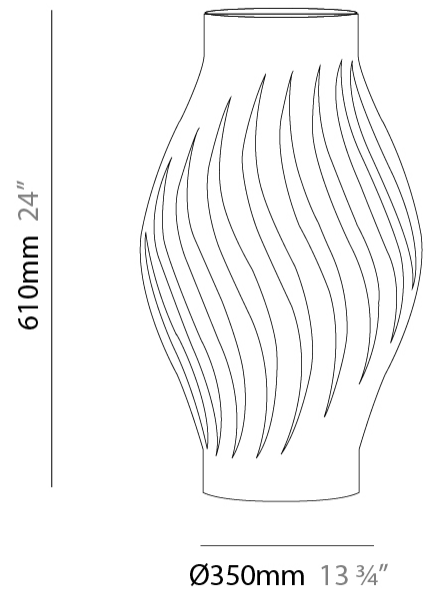

PROJECT
TYPE
SPECIFIER
QUANTITY
DATE

HELIOS PORTABLE

D64024-

base number   Finish
Options

1. To build a product code in our configurator select the specify button on the base model # product page
2. To build a manual product code on this datasheet choose from the options listed below in blue font and add the suffix to the base model #

GENERAL

Series: Helios
Partner: Linea Zero
Division: Design
Installation: Portable
Product Type: Table
Mounting Location: Table

PHYSICAL

Shape: Abstract
Diameter (mm): 350
Diameter (in): 13 3/4
Height (mm): 610
Height (in): 24
Diffuser: Polilux™ Shade - See Finish Options
[Fixture Finish: WHI / BLK / PBL / POR / PGN / COP / NGD / PKM / SIL](#)
Fixture Material: Polilux™/ Metal holder
Primary Material: Non-Static Polilux
Upon Request: Bolt Down

ELECTRICAL

Number of Lamps: 1
Lamp Type: LED Retrofit
Bulb Included: Bulb Not Included
Max. Wattage Per Lamp (W): 7
Lamp Base: E26
Input Voltage (V): 120
Upon Request: 277Vac / GU24

LED

OPTICAL

RATINGS AND CERTIFICATIONS

Certified By: Certified for North American Standards
IP rating: IP20